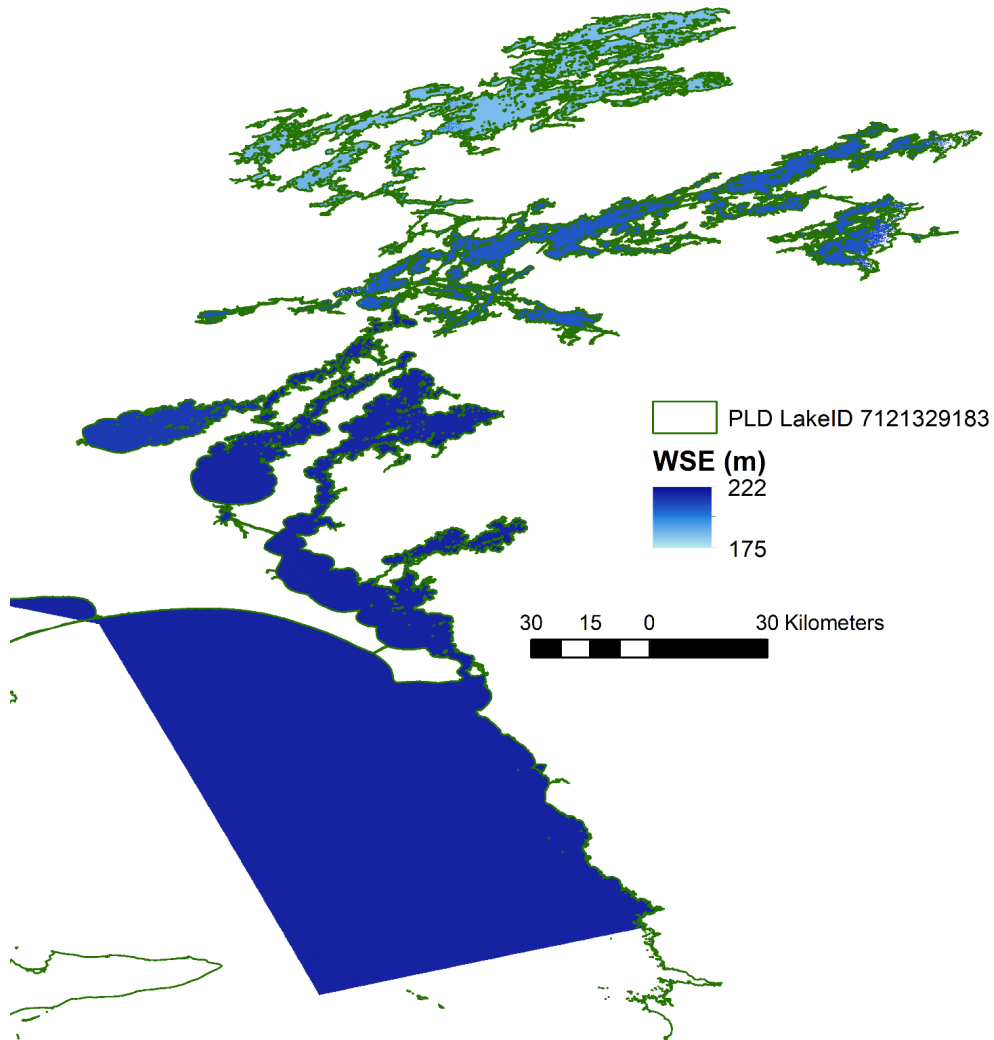

Median-sized Canadian lakes and improvement of PLD segmentation

Melanie Trudel

Median-sized Canadian lakes

Median-sized Canadian lakes

Modifications to the PLD

Winnipeg Lake, Canada

The PLD grouped many lakes together with different elevations

The LakeSP_obs is not always able to separate lakes in different ID

Raster and LakeSP_Prior

LakeSP_obs

Petit Manicouagan, Canada

Modifications to the PLD

Segmentation
based on
SWOT's WSE

Combined Raster for cycle 15, Winnipeg Lake, Canada