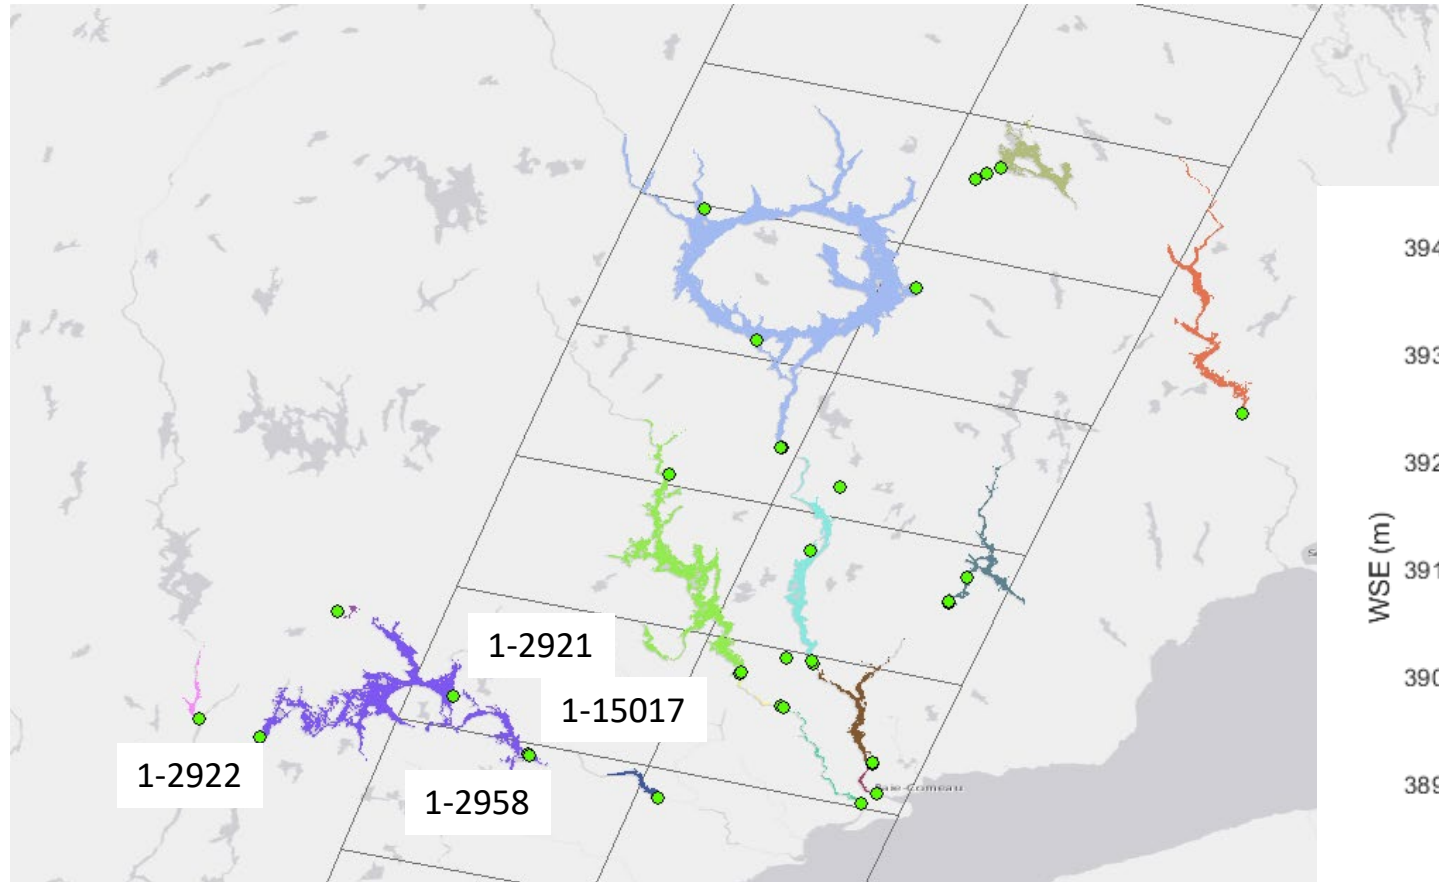

Median-sized Canadian lakes and improvement of PLD segmentation

Melanie Trudel

Median-sized Canadian lakes

Median-sized Canadian lakes

Modifications to the PLD

Winnipeg Lake, Canada

The PLD grouped many lakes together with different elevations

The LakeSP_obs is not always able to separate lakes in different ID

Raster and LakeSP_Prior

LakeSP_obs

Petit Manicouagan, Canada

Modifications to the PLD

Segmentation
based on
SWOT's WSE

Combined Raster for cycle 15, Winnipeg Lake, Canada