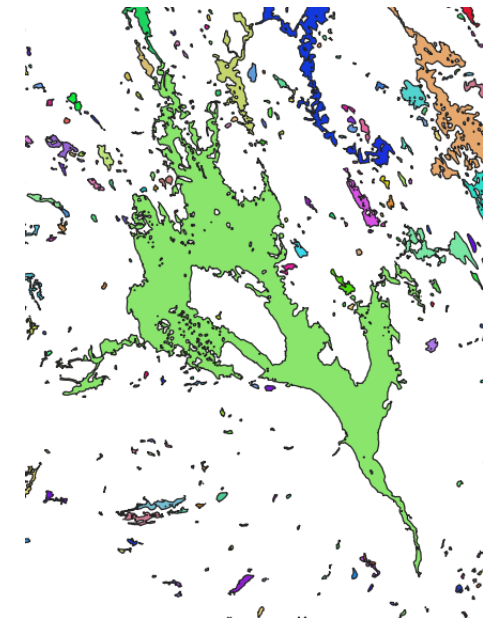

Median-sized Canadian lakes and improvement of PLD segmentation

Melanie Trudel

Median-sized Canadian lakes

Median-sized Canadian lakes

Modifications to the PLD

Winnipeg Lake, Canada

The PLD grouped many lakes together with different elevations

The LakeSP_obs is not always able to separate lakes in different ID

Raster and LakeSP_Prior

LakeSP_obs

Petit Manicouagan, Canada

Modifications to the PLD

Segmentation
based on
SWOT's WSE

Combined Raster for cycle 15, Winnipeg Lake, Canada