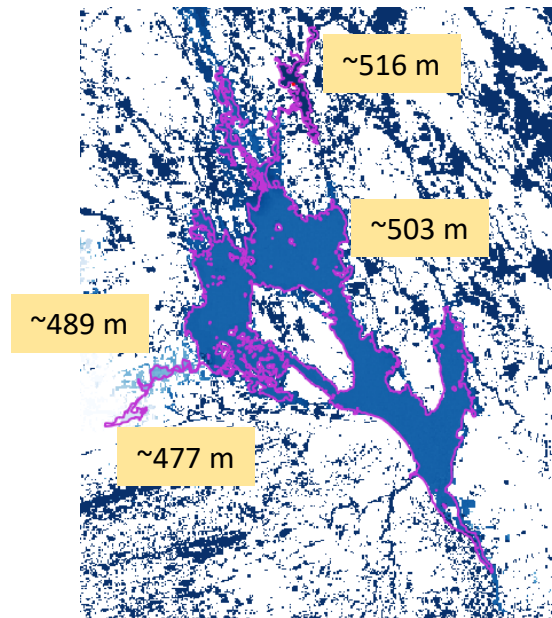

Median-sized Canadian lakes and improvement of PLD segmentation

Melanie Trudel

Median-sized Canadian lakes

Median-sized Canadian lakes

Modifications to the PLD

Winnipeg Lake, Canada

The PLD grouped many lakes together with different elevations

The LakeSP_obs is not always able to separate lakes in different ID

Raster and LakeSP_Prior

LakeSP_obs

Petit Manicouagan, Canada

Modifications to the PLD

Segmentation
based on
SWOT's WSE

Combined Raster for cycle 15, Winnipeg Lake, Canada