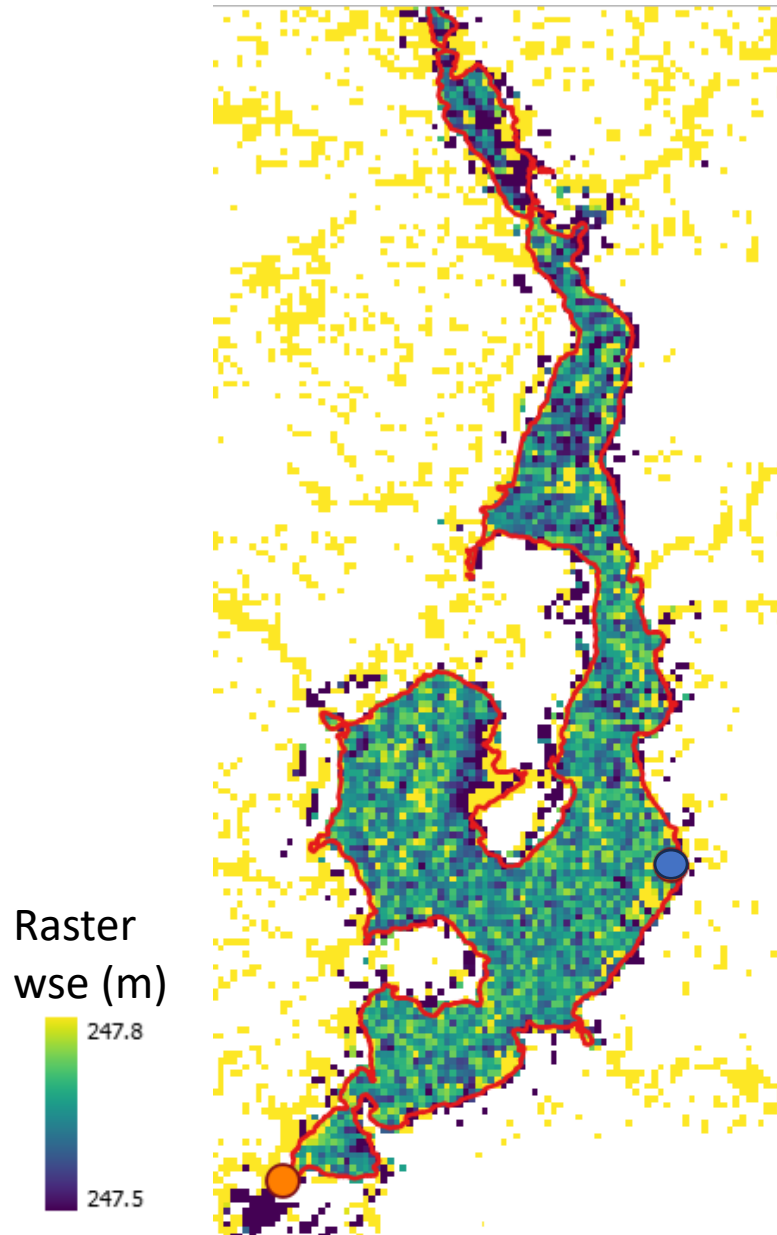

Median-sized Canadian lakes and improvement of PLD segmentation

Melanie Trudel

Median-sized Canadian lakes

Median-sized Canadian lakes

Modifications to the PLD

Winnipeg Lake, Canada

The PLD grouped many lakes together with different elevations

The LakeSP_obs is not always able to separate lakes in different ID

Raster and LakeSP_Prior

LakeSP_obs

Petit Manicouagan, Canada

Modifications to the PLD

Segmentation
based on
SWOT's WSE

Combined Raster for cycle 15, Winnipeg Lake, Canada