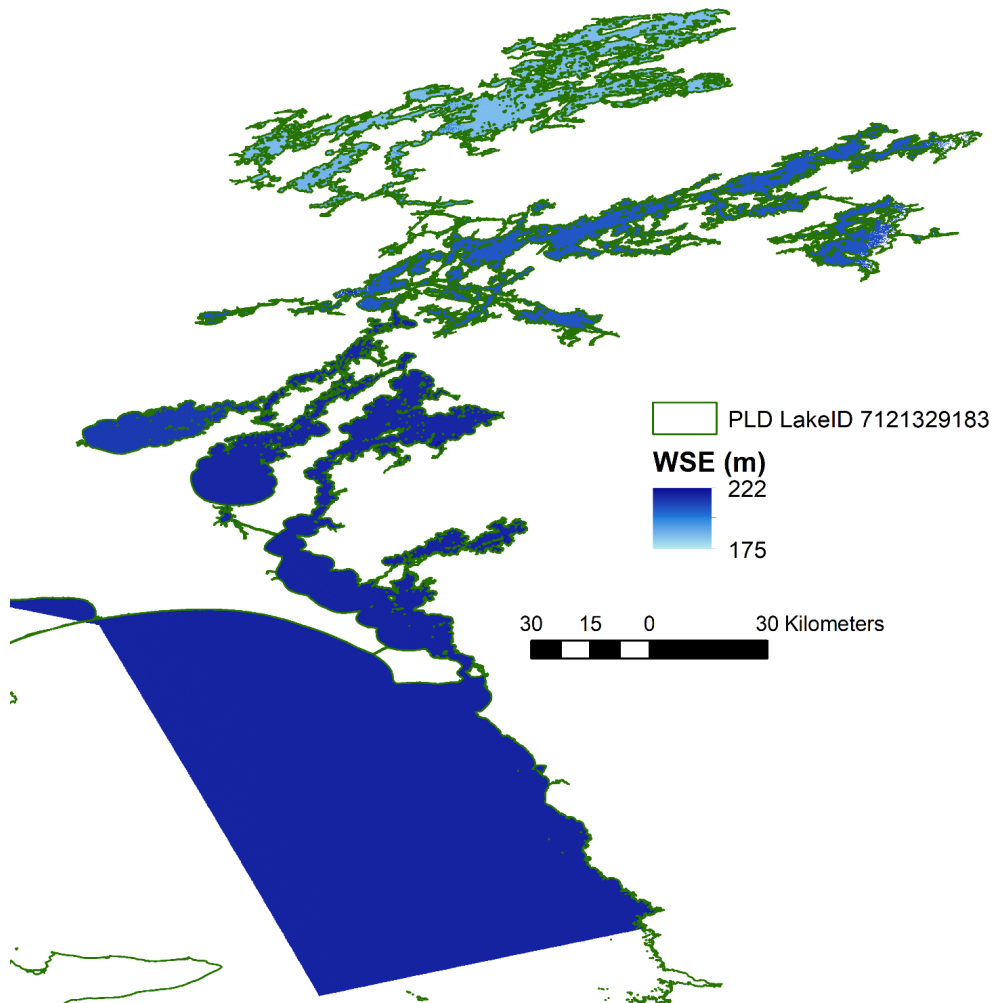

Median-sized Canadian lakes and improvement of PLD segmentation

Melanie Trudel

Median-sized Canadian lakes

Median-sized Canadian lakes

Modifications to the PLD

Winnipeg Lake, Canada

The PLD grouped many lakes together with different elevations

The LakeSP_obs is not always able to separate lakes in different ID

Raster and LakeSP_Prior

LakeSP_obs

Petit Manicouagan, Canada

Modifications to the PLD

Segmentation
based on
SWOT's WSE

Combined Raster for cycle 15, Winnipeg Lake, Canada