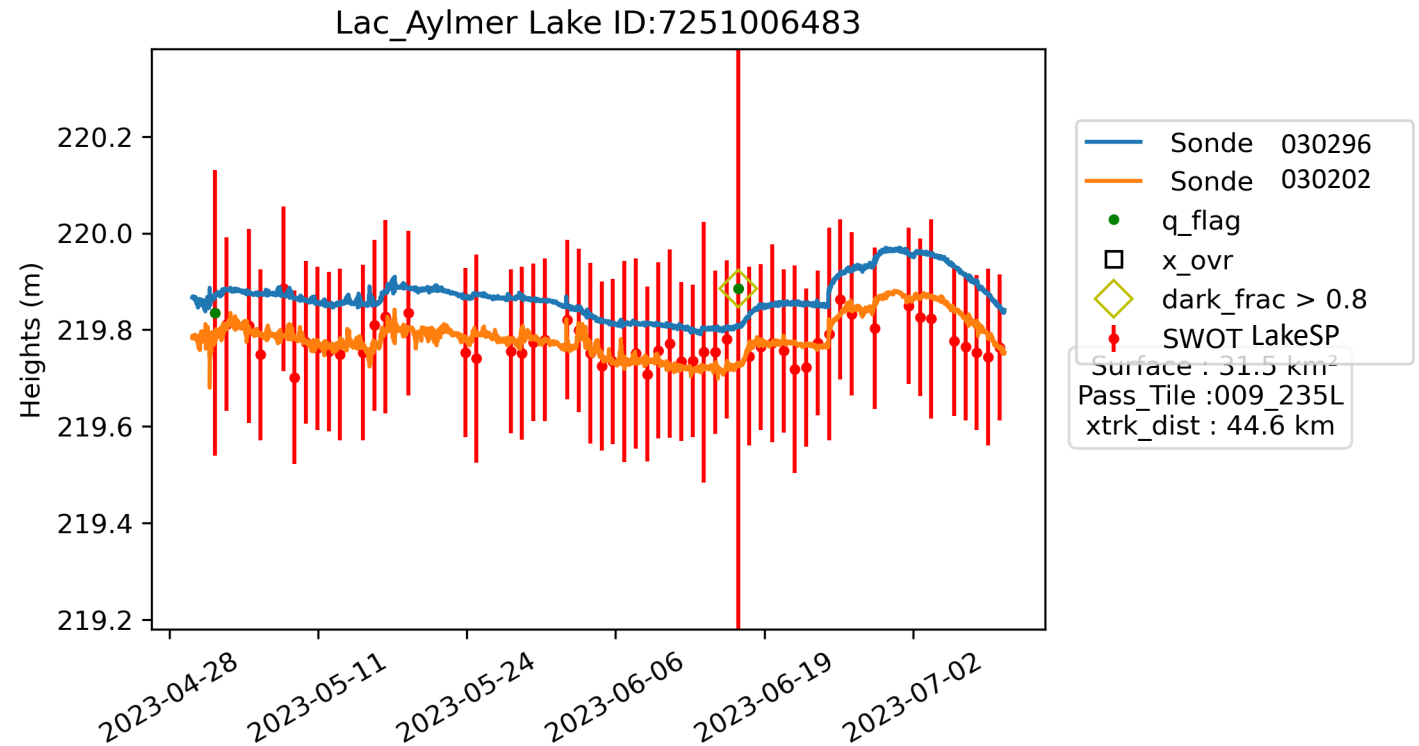

Median-sized Canadian lakes and improvement of PLD segmentation

Melanie Trudel

Median-sized Canadian lakes

Median-sized Canadian lakes

Modifications to the PLD

Winnipeg Lake, Canada

The PLD grouped many lakes together with different elevations

The LakeSP_obs is not always able to separate lakes in different ID

Raster and LakeSP_Prior

LakeSP_obs

Petit Manicouagan, Canada

Modifications to the PLD

Segmentation
based on
SWOT's WSE

Combined Raster for cycle 15, Winnipeg Lake, Canada