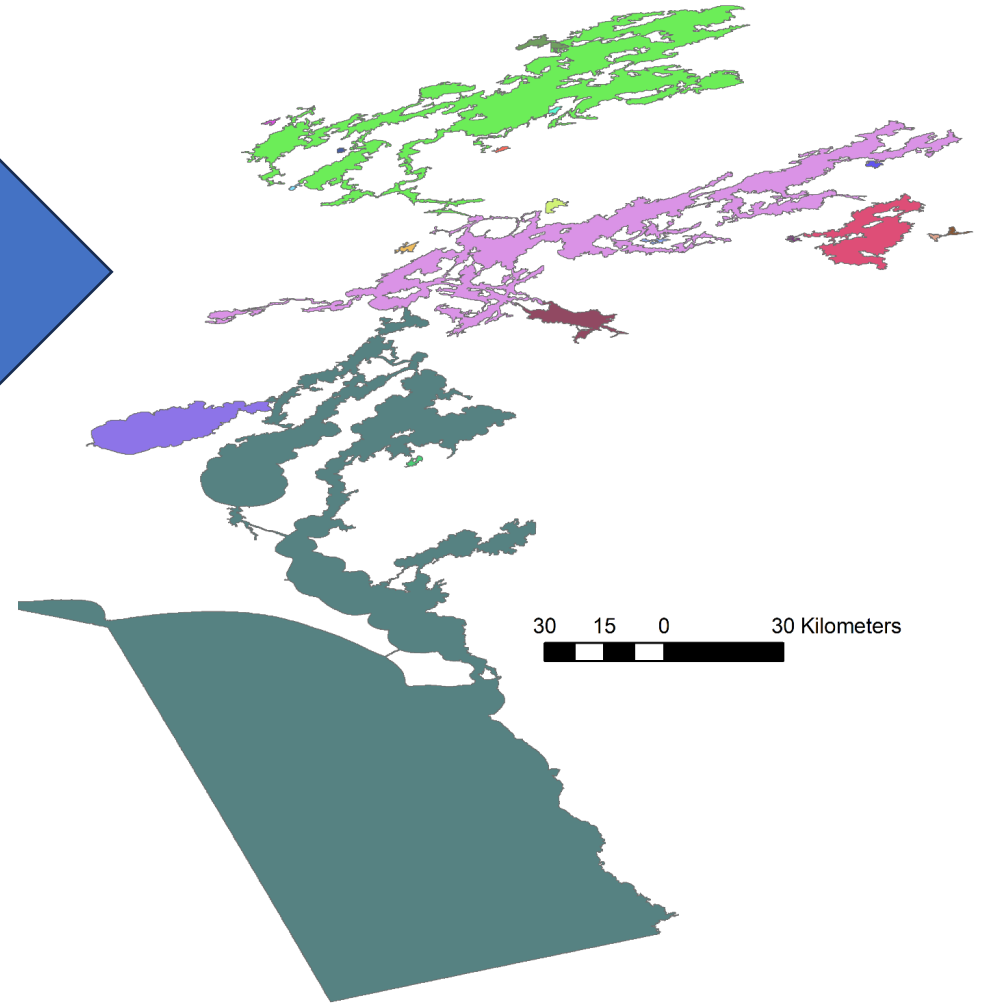

Median-sized Canadian lakes and improvement of PLD segmentation

Melanie Trudel

Median-sized Canadian lakes

Median-sized Canadian lakes

Modifications to the PLD

Winnipeg Lake, Canada

The PLD grouped many lakes together with different elevations

The LakeSP_obs is not always able to separate lakes in different ID

Raster and LakeSP_Prior

LakeSP_obs

Petit Manicouagan, Canada

Modifications to the PLD

Segmentation
based on
SWOT's WSE

Combined Raster for cycle 15, Winnipeg Lake, Canada