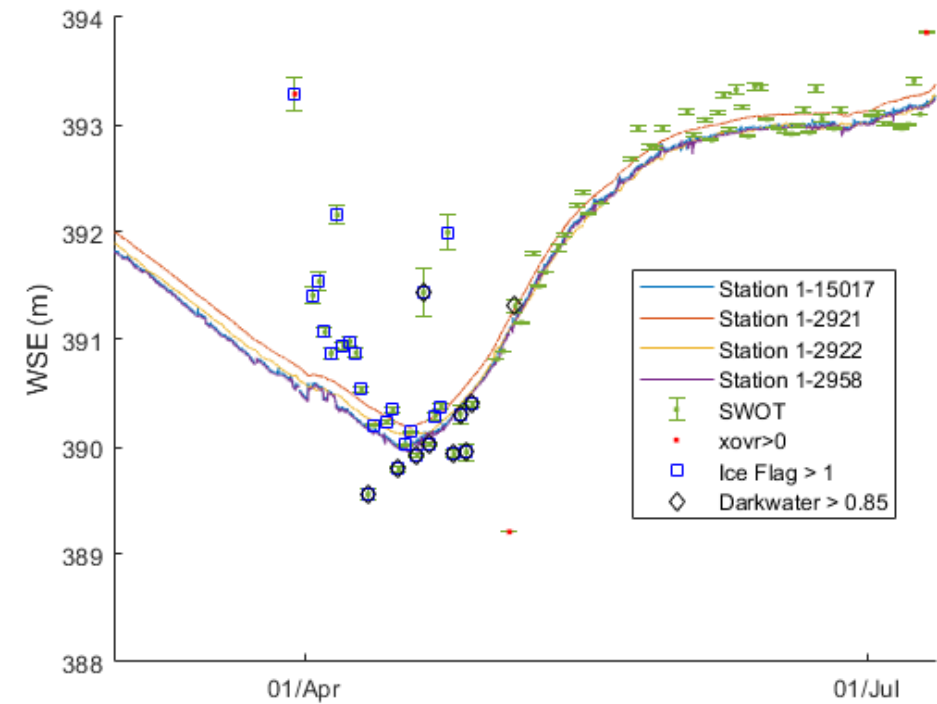

Median-sized Canadian lakes and improvement of PLD segmentation

Melanie Trudel

Median-sized Canadian lakes

Median-sized Canadian lakes

Modifications to the PLD

Winnipeg Lake, Canada

The PLD grouped many lakes together with different elevations

The LakeSP_obs is not always able to separate lakes in different ID

Raster and LakeSP_Prior

LakeSP_obs

Petit Manicouagan, Canada

Modifications to the PLD

Segmentation
based on
SWOT's WSE

Combined Raster for cycle 15, Winnipeg Lake, Canada